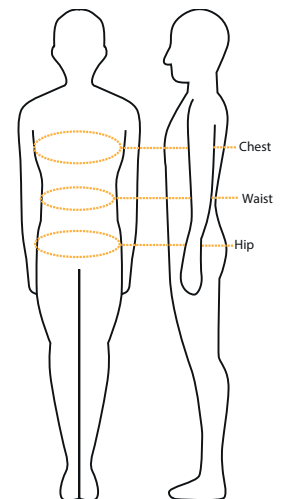

IN BETWEEN TWO SIZES?

If your size is between two sizes, please check the fitting advice of the product in the product description first. Some products have a tight fit, and some products have a loose fit.

Need help finding the right size? We've got your back! Get in touch with our customer service department and we'll be happy to help you find the right size.

*ALL MEASUREMENTS ARE IN CM

JACKET SIZES MEN																	
Chest	88-91	92-95	96-99	100-103	104-107	108-112	112-116	117-120	121-124	125-128	129-132	133-136	137-140	141-144	145-148	149-152	152-155
Uni	S	M		L		XL		XXL		3XL		4XL		5XL	6XL	7XL	8XL
EU	46	48	50	52		54		56		58		60		62	64	66	68

JACKET SIZES WOMEN											
Waist	84-87	88-91	92-95	96-99	100-103	104-109	110-115	116-121	122-125	126-130	131-134
Hip	89-102	93-104	97-108	101-112	105-116	109-120	113-126	119-130	125-134	132-140	137-144
Uni	S	M	L	XL	XXL	3XL	4XL	5XL	6XL	7XL	8XL
EU	36	38	40	42	44	46	48	50	52	54	56

PANTS SIZES WOMEN								
Waist	68-71	72-75	76-79	80-84	85-89	90-95	96-100	101-105
Hip	93-96	97-100	101-104	105-108	109-112	113-116	117-120	121-124
EU	36	38	40	42	44	46	48	50
Jeans	26	28	30	32	34	36	38	40
Uni	S	M	L	XL	XXL	3XL	4XL	5XL

PANTS SIZES MEN							
Waist	81-85	86-90	90-96	96-104	105-111	112-120	120-124
Hip	100-103	104-107	108-111	112-114	115-118	119-122	123-126
Uni	S	M	L	XL	XXL	3XL	4XL
Jeans	28	30	32	34	36	38	40