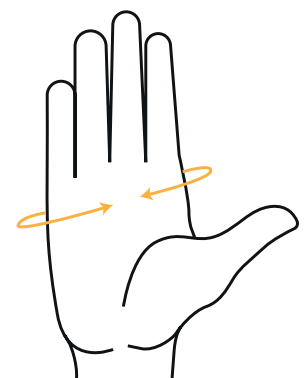

GLOVES								
Size	XS	S	M	L	XL	2XL	3XL	4XL
Palm size Men		18 - 19,5	19,5 - 21	21 - 23	22,5 - 25,5	25 - 28	27,5 - 30,5	30,5 - 32
Palm size Lady	12,5 - 16,5	16,5 - 18,5	18 - 19,5	19,5 - 21	21 - 23	25 - 28